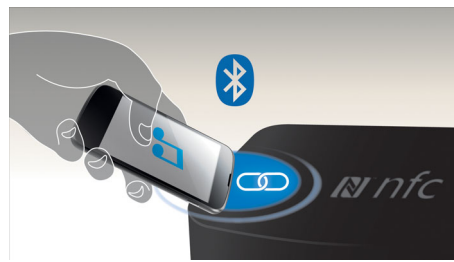

## Built-in WiFi

Thanks to built-in WiFi, by simply connecting your home theater directly to your home network, you can experience a rich selection

of popular online services. You can enjoy some of the best websites offering movies, pictures, infotainment and other online contents tailored to fit your TV screen.

## Dolby TrueHD and DTS-HD

Dolby TrueHD and DTS-HD Master Audio Essential deliver the finest sound from your Blu-ray Discs. Audio reproduced is virtually indistinguishable from the studio master, so you hear what the creators intended for you to hear. Dolby TrueHD and DTS-HD Master Audio Essential complete your high definition entertainment experience.

## Miracast™

Miracast™ is a peer-to-peer wireless screencasting standard formed via Wi-Fi Direct connections. Simplified user interface likes screen-mirroring the portable device screen to bigger screen via Miracast™ certified device, no limit by pre-build codec for decoding.

## NFC technology

Pair Bluetooth devices easily with one-touch NFC (Near Field Communications) technology. Just tap the NFC enabled

smartphone or tablet on the NFC area of a speaker to turn the speaker on, start Bluetooth pairing, and begin streaming music.