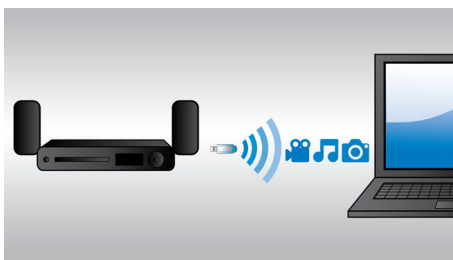

## Built-in WiFi

Thanks to built-in WiFi, by simply connecting your home theater directly to your home network, you can experience a rich selection

of popular online services. You can enjoy some of the best websites offering movies, pictures, infotainment and other online contents tailored to fit your TV screen.