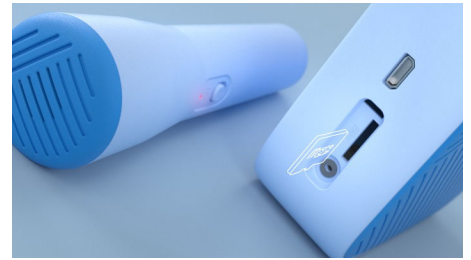

TAS4405N/00

Highlights

Sing it. Say it. Love it!

This ultra-portable Bluetooth speaker features a wireless mic. Kids can sing along to their music, tell stories or even act out made-up movie scenes with their friends! Whatever they choose to perform, one-touch recording makes it easy for them to lay down their tracks on a micro SD card.