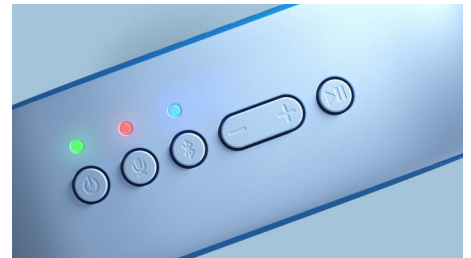

Playtime made easy

You get 6 hours of play time and a full charge takes 2.5 hours. Charging is via micro USB. Five clearly labelled buttons make it easy for kids to play, pause, control volume, switch source and record.