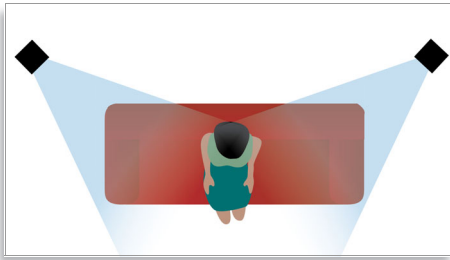

Highlights

Wireless rear speakers

Wireless rear speakers give you scalability and mobility in speaker placement. Developed using interference-free technology, wireless speakers provide full surround sound without unsightly wire connections.