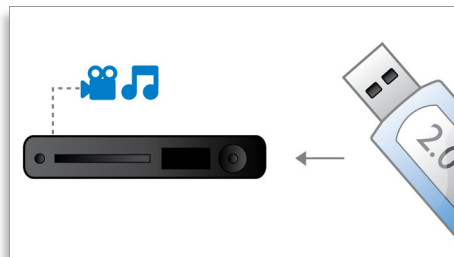

Hi-Speed USB 2.0 Link

The Universal Serial Bus or USB is a protocol standard that is conveniently used to link PCs, peripherals and consumer electronic equipment. Hi-Speed USB devices have a data transfer rate of up to 480 Mbps - up from the 12 Mbps in original USB ones. With Hi-Speed

USB 2.0 Link, all you have to do is plug in your USB device, select the movie, music or photo and play away.