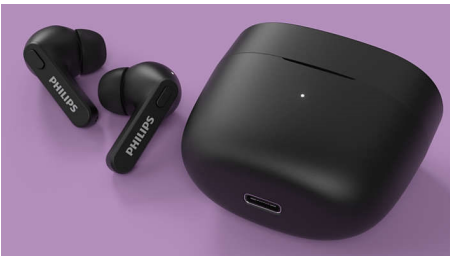

- Make calls using a single earbud. Mono mode
- 4 colors. 'Hockey-stick' design
- Secure, comfortable in-ear fit
- Soft silicone ear-tip covers in small, medium, and large

Small charging case. Up to 18 hours play time.

True Wireless Headphones

Earbuds with in-ear fit Super-small charging case, IPX4 water protection, Up to 18 hours play time

TAT2206GR/00

Highlights

IPX4 splash/sweat resistant

With an IPX4 rating and powerful 6 mm drivers, these headphones let you enjoy great sound in any weather. Fully splash resistant, they won't mind a little sweat and you don't need to worry about getting caught in the rain.

Super-small charging case

Hit the road with multiple charges in your pocket. You get up to 6 hours play time from a single charge, plus 12 extra hours from a fully

charged case. A short 15-minute charge in the case gives you an hour of play time. A full charge of the case takes 2 hours via USB-C.

Secure, comfortable in-ear fit

You get real comfort thanks to soft, interchangeable silicone ear-tip covers. The ear-tips on each earbud insert securely into your ear canal, creating a perfect seal that diminishes external noise. The 'hockey stick' form factor keeps each earbud secure.