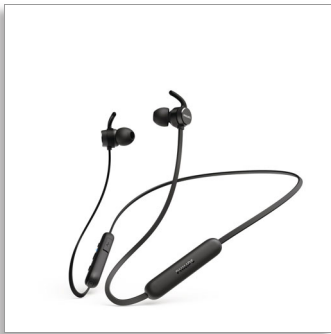

Philips
In-ear wireless headphones
with mic

8mm drivers/closed-back
Comfort fit
IPX4 splash/sweat resistant
Great passive noise isolation

TAE1205BK

Tangle-free tunes

Keep your music close. These splash- and sweat-resistant wireless headphones give you great sound, a comfortable in-ear fit, and up to 7 hours play time. When you need more, a quick 15-minute charge keeps the music playing another 1 hour.

Splash resistant. 7 hours play time.

- IPX4 splash- and sweat-resistant
- 8 mm neodymium drivers. Great sound
- 7 hours play time. USB-C charging
- Charge for 15 minutes, get 1 hour play time

Easy comfort. Secure fit.

- Secure, flexible, comfortable
- Oval acoustic tube fits comfortably in your ear canal
- Wing tips for a secure fit. Better passive noise isolation
- 3 interchangeable rubber earbud covers

From playlists to calls