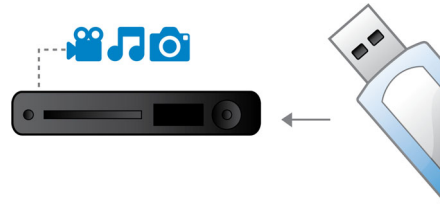

## USB Media Link

The Universal Serial Bus or USB is a protocol standard that is conveniently used to link PCs, peripherals and consumer electronic equipment. With USB Media Link, all you have to do is plug in your USB device, select the movie, music or photo and play away.