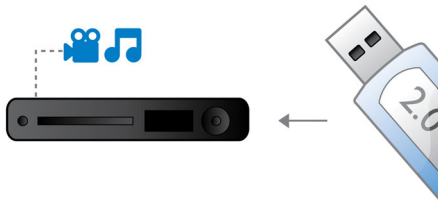

Hi-Speed USB 2.0 Link

The Universal Serial Bus or USB is a protocol standard that is conveniently used to link PCs, peripherals and consumer electronic equipment. Hi-Speed USB devices have a data transfer rate of up to 480 Mbps - up from the 12 Mbps in original USB ones. With Hi-Speed USB 2.0 Link, all you have to do is plug in your USB device, select the movie, music or photo and play away.