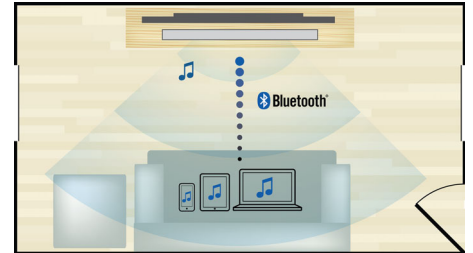

Full HD 3D Blu-ray

Be enthralled by 3D movies in your own living room on a Full HD 3D TV. Active 3D uses the latest generation of fast switching displays for real life depth and realism in full 1080 x 1920 HD resolution. Watching these images through special glasses with right and left lenses that are timed to open and close in synchrony with alternating images creates the full HD 3D viewing experience in your home cinema. Premium 3D movie releases on Blu-ray offer a wide, high-quality selection of content. Blu-ray also delivers uncompressed surround sound for an unbelievably real audio experience.

Bluetooth wireless streaming

Bluetooth wireless music streaming from your music devices

NFC technology

Pair Bluetooth devices easily with one-touch NFC (Near Field Communications) technology. Just tap the NFC-enabled smartphone or tablet on the NFC area of a speaker to turn the speaker on, start Bluetooth pairing and begin streaming music.