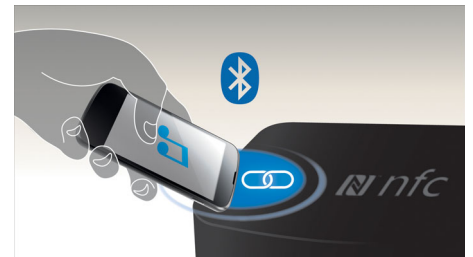

DivX Plus HD Certified

DivX Plus HD on your Blu-ray player and/or DVD player offers the latest in DivX technology to let you enjoy HD videos and

movies from the Internet directly on your Philips HDTV or PC. DivX Plus HD supports the playback of DivX Plus content (H.264 HD video with high-quality AAC audio in an MKV file container) while also supporting previous versions of DivX video up to 1080p. DivX Plus HD for true HD digital video.

Bluetooth wireless streaming

Bluetooth wireless music streaming from your music devices

NFC technology

Pair Bluetooth devices easily with one-touch NFC (Near Field Communications) technology. Just tap the NFC-enabled smartphone or tablet on the NFC area of a speaker to turn the speaker on, start Bluetooth pairing and begin streaming music.