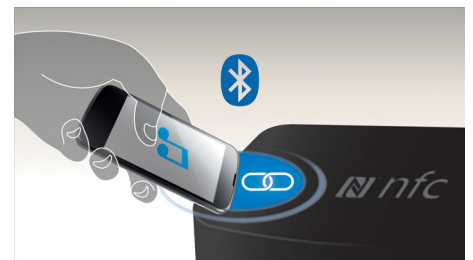

search for an electrical socket. Enjoy great music with the freedom of portability now.

## Built-in microphone

With its built-in microphone, this speaker also works as a speaker phone. When a call comes in, the music is put on pause and you can talk via the speaker. Call for a business meeting. Or, call your friend from a party. Either way, it works great.

## NFC technology

Pair Bluetooth devices easily with one-touch NFC (Near Field Communications) technology. Just tap the NFC-enabled smartphone or tablet on the NFC area of a speaker to turn the speaker on, start Bluetooth pairing and begin streaming music.