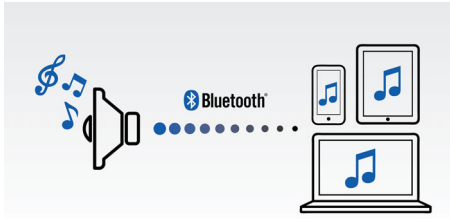

Highlights

Wireless music streaming

Bluetooth is a short range wireless communication technology that is both robust and energy-efficient. The technology allows easy wireless connection to iPod/iPhone/iPad or other Bluetooth devices, such as smartphones, tablets or even laptops. So you can enjoy your favourite music and sound from videos or games wirelessly.

Swap music between 2 devices

Pair with 2 smart devices simultaneously so you can stream music from whichever device you want, without the hassle of un-pairing and re-pairing. To play a song on a different device, pause the song on the original device first and then play the new song on a different device to take over. It's perfect for sharing music with friends, at parties, or just playing different songs stored on different devices. Let friends and family pair at the same time, so you can swap between each other's music easily.