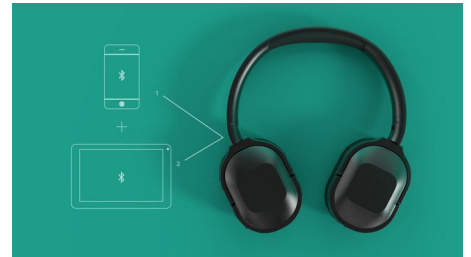

Bluetooth multipoint

Streamline your working day. These wireless headphones can connect to two Bluetooth devices at the same time and switch between them as you need. So you can listen to music from your laptop and take calls from your phone.

30 hours of play time

With 30 hours of play time from a single charge, or 25 hours with Active Noise Cancelling activated, these wireless on-ear headphones are with you all day long. A full charge takes 2 hours. Need an extra boost? 15 minutes of charging gives you 2 hours of additional play time.

Easy control and pairing

Buttons and a dial on the ear cups let you pause your playlist, take calls, control volume and wake your phone's voice assistant. Calls are nice and clear and you can pair your headphones with two devices simultaneously.

Easy storage

The ear cups swivel to allow the headphones to fold flat — perfect for storing in your office drawer. Or you can fold them flat and inwards, creating a compact bundle that easily fits into the included soft pouch.

Issue date 2022-06-30

Version: 7.1.3

12 NC: 8670 001 73898
EAN: 48 95229 11759 4

© 2022 Koninklijke Philips N.V.
All Rights reserved.

Specifications are subject to change without notice.
Trademarks are the property of Koninklijke Philips N.V.
or their respective owners.

www.philips.com

* Battery life of play time is approximate and may vary depending on application condition.