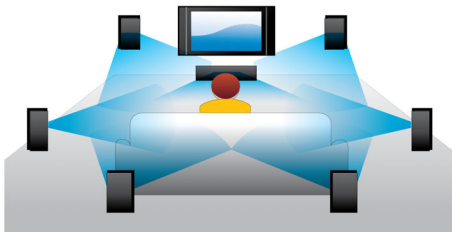

Dolby TrueHD and DTS-HD MA

DTS-HD Master Audio and Dolby TrueHD delivers 7.1 channels of the finest sound from your Blu-ray Discs. Audio reproduced is virtually indistinguishable from the studio master, so you hear what the creators intended for you to hear. DTS-HD Master

Audio and Dolby TrueHD complete your high definition entertainment experience.