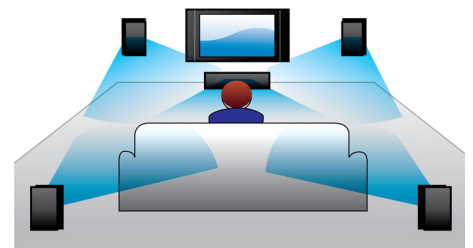

Dolby TrueHD and DTS-HD

Dolby TrueHD and DTS-HD Master Audio Essential deliver the finest sound from your Blu-ray Discs. Audio reproduced is virtually indistinguishable from the studio master, so you hear what the creators intended for you to hear. Dolby TrueHD and DTS-HD Master Audio Essential complete your high definition entertainment experience.