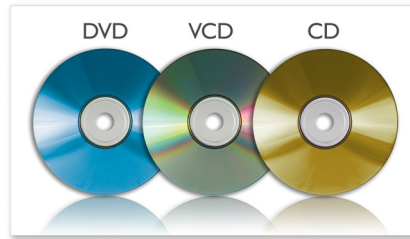

PHILIPS

Highlights

MP3-CD, CD and CD-RW playback

MP3 is a revolutionary compression technology by which large digital music files can be made up to 10 times smaller without radically degrading their audio quality. A single CD can store up to 10 hours of music.

View JPEG from picture disc

Play JPEG photos that are saved on your disc. Relive your favorite moments with family and friends anytime you want!

DVD, DVD+/-RW, (S)VCD, CD

The Philips Portable DVD player is compatible with most DVD and CD discs available in the market. DVD, DVD+/-R, DVD+/-RW, (S)VCD, and CD – all of them can play on the DVD player. DVD+/-R is a shorthand term for a DVD drive that can accept both of the common recordable DVD formats. Likewise, DVD+/-RW handles both common rewritable disc types.