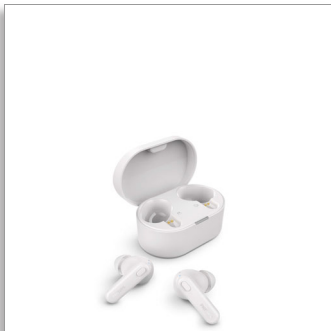

### Clear call quality

6 mm drivers for powerful bass  
Ergonomic design for comfort  
IPX4 splash/sweat resistant

TAT1108WT

## Hear your sounds clearly

Hear tunes and calls properly. These True Wireless headphones use 6 mm drivers for rich sound and powerful bass and an AI mic for clear calls. With IPX4 splash and sweat resistance and a pocket-sized charging case for 15 hours play time.

### Secure, comfortable in-ear fit

These comfortable earbuds fit securely into your ear canals, creating a perfect seal that diminishes external noise. Hear every beat and word! Enjoy real comfort with three sizes of soft, interchangeable silicone ear-tip covers.