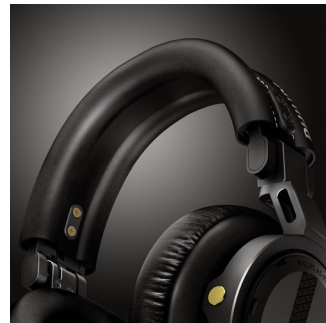

Soft, comfortable headband

The soft-cushioned headband provides long-wearing comfort.

Source-accurate sound

The sound reproduction stays true to the original and lets you get the most out of your music.

Superior sound isolation

Soft sealing cushions isolate your ears from the outside world, so you can focus on the beat without distraction.