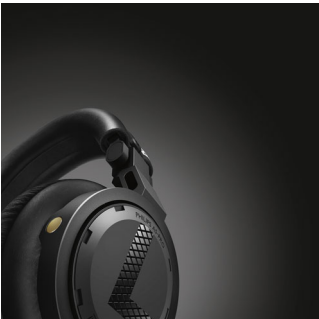

Comfortable for long sessions

- 90 degree swivel ear-shells for DJ monitoring
- Detachable, replaceable and comfortable ear cushions
- Soft, comfortable headband cushioning

Functional and durable

- Folds into a compact form for easy storing and carrying
- 1.3 m cable with coiled section extending to 4.7 m
- Aluminium-hinged alloy steel headband for enhanced durability

Ideal DJ accessories

- 3 sizes of replaceable cushions to suit different uses

PHILIPS

Professional DJ headphones
50-mm drivers/closed-back Over-ear, Supra-aural cushions, Full folding

A5PRO/00

Highlights

50 mm drivers handling 3500mW

90 degree swivel ear-shells

Designed with the professional DJ in mind, the earpieces on these headphones can each rotate 90° – for convenient one-ear listening while track mixing. The swivel can also be put to good use even in more casual listening, when temporary attention has to be paid to external sounds.

Aluminium hinge construction

The Philips A5-PRO combines robust construction with exceptional fit. With its hard

anodised-finish and sturdy yet lightweight aluminium structure, it is the perfect companion to withstand any active DJ environment.