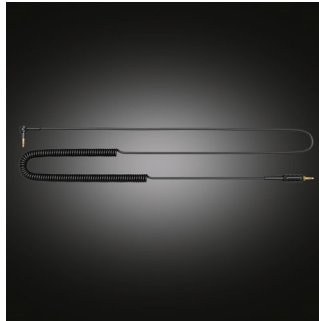

Comfortable for long sessions

- 90 degree swivel ear-shells for DJ monitoring
- Detachable, replaceable and comfortable ear cushions
- Soft, comfortable headband cushioning

Functional and durable

- Folds into a compact form for easy storing and carrying
- 1.3 m cable with coiled section extending to 4.7 m
- Aluminium-hinged alloy steel headband for enhanced durability

90 degree swivel ear-shells

Designed with the professional DJ in mind, the earpieces on these headphones can each rotate 90° – for convenient one-ear listening while track mixing. The swivel can also be put to good use even in more casual listening, when temporary attention has to be paid to external sounds.

Aluminium hinge construction

The Philips A5-PRO combines robust construction with exceptional fit. With its hard

anodised-finish and sturdy yet lightweight aluminium structure, it is the perfect companion to withstand any active DJ environment.

Closed-back architecture

Closed-back system blocks out ambient noise.

Coiled cable expands to 4.7 m

Enjoy greater freedom of movement with a 1.3 m long cable with a coiled section that can extend to 4.7 m. The coil also reduces the strain on parts caused by pulling, while providing extra extension without the tangled mess of cables.