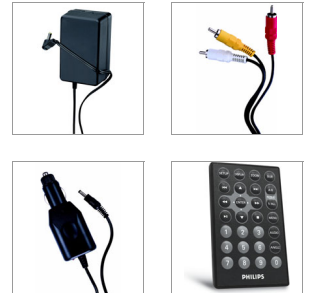

## DVD and DivX® movies on the go

Sit back, relax and watch movies on the go on the 7" TFT LCD display of the Philips PET716. Enjoy DVD, DivX®, MPEG4 movies, MP3-CD and CD on the go. Admire your JPEG photos anytime, anyplace.

### For your viewing comfort

- 17.8 cm (7") TFT color LCD display for high quality viewing
- Enjoy movies in 16:9 widescreen format
- Built-in quality stereo speakers