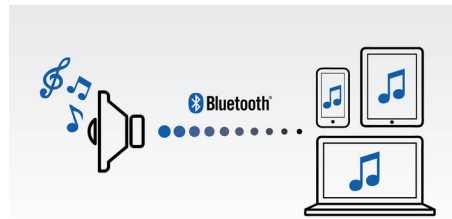

www.philips.com

BT3000B/12

Highlights

Bass Reflex Speaker System

Bass Reflex Speaker System delivers a deep bass experience from a compact loudspeaker box system. It differs from a conventional loudspeaker box system in the addition of a bass pipe that is acoustically aligned to the woofer to optimize the low frequency roll-off of the system. The result is deeper controlled bass and lower distortion. The system works by resonating the air mass in the bass pipe to vibrate like a conventional woofer. Combined with the response of the woofer, the system extends the overall low frequency sounds to create a whole new dimension of deep bass.

Wireless music streaming

Bluetooth is a short range wireless communication technology that is both robust and energy-efficient. The technology allows easy wireless connection to iPod/iPhone/iPad or other Bluetooth devices, such as smartphones, tablets or even laptops. So you can enjoy your favorite music, sound from video or game wireless on this speaker easily.