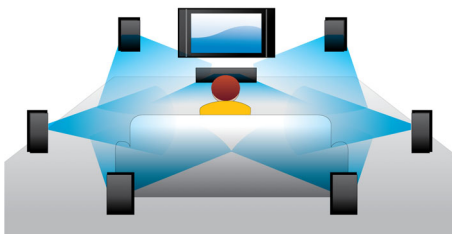

PHILIPS

Highlights

Blu-ray 3D Disc playback

Full HD 3D provides the illusion of depth for a heightened, realistic cinema viewing experience at home. Separate images for the left and right eyes are recorded in 1920 x 1080 full HD quality and alternately played on screen at a high speed. By watching these images through special glasses that are timed to open and close the left and right lenses in synchronization with the alternating images, the full-HD 3D viewing experience is created.

Dolby TrueHD and DTS-HD MA

DTS-HD Master Audio and Dolby TrueHD delivers 7.1 channels of the finest sound from your Blu-ray Discs. Audio reproduced is virtually indistinguishable from the studio master, so you hear what the creators intended for you to hear. DTS-HD Master Audio and Dolby TrueHD complete your high definition entertainment experience.

Instant 2D to 3D conversion

Enjoy 3D movie excitement in your home using your existing 2D movie collection. Instant 3D conversion uses the latest digital technology to analyze 2D video content to distinguish between foreground and background objects. This detail generates a depth map that converts normal 2D video formats, into exciting 3D. Along with your compatible 3D TV, you are now ready to experience full HD 3D.