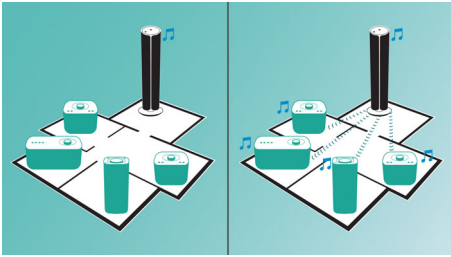

Highlights

izzylink™

izzylink™ is a wireless technology that uses the IEEE 802.11n standard to enable the link-up of multiple speakers to form a wireless network. The network connects up to five speakers without the need of a router, Wi-Fi password, or any smart device mobile app to set it up. You can add izzy speakers to the network easily to enjoy music playing at the same time in different rooms. Each speaker can still be switched between single mode for individual use or group mode for multiroom music with one tap.