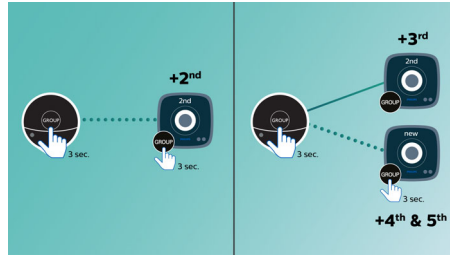

PHILIPS
Fidelio

Highlights

izzylink™

izzylink™ is a wireless technology that uses the IEEE 802.11n standard to enable the link-up of multiple speakers to form a wireless network. The network connects up to five speakers without the need of a router, Wi-Fi password, or any smart device mobile app to set it up. You can add izzy speakers to the network easily to enjoy music playing at the same time in different rooms. Each speaker can still be switched between single mode for individual use or group mode for multiroom music with one tap.

One tap to set up izzylink™

No router, no password, no apps needed for set up. Just long press the "GROUP" button on two speakers to set up for the first time. Repeat to add a 3rd, 4th, or 5th speaker. Each long press of the "Group" button adds one new speaker at a time. Multiroom music has never been easier. Once complete, the izzylink™ network will be stored even when the speaker is unplugged.

Play music in one room

Philips izzy speaker lets you stream all your favorite music from your phone, tablet or

computer, no matter which music or radio app you use.

Switch the lead speaker easily

In each izzylink™ group, any individual speaker can be the master, streaming music to the others. When you want to take the lead to share your own music, press the Bluetooth button on the speaker in your room and share that music from your device instantly. Other speakers in the same izzylink™ group will play the same music in sync at the same time. Sharing music with each other is just that easy.