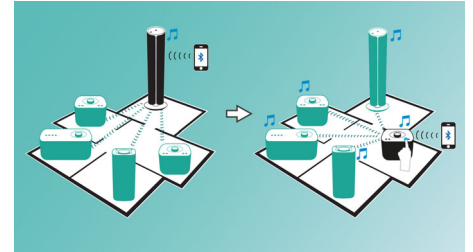

PHILIPS
Fidelio

Highlights

izzylink™

izzylink™ is a wireless technology that uses the IEEE 802.11n standard to enable the link-up of multiple speakers to form a wireless network. The network connects up to five speakers without the need of a router, Wi-Fi password, or any smart device mobile app to set it up. You can add izzy speakers to the network easily to enjoy music playing at the same time in different rooms. Each speaker can still be switched between single mode for individual use or group mode for multiroom music with one tap.

One tap to set up izzylink™

No router, no password, no apps needed for set up. Just long press the "GROUP" button on two speakers to set up for the first time. Repeat to add a 3rd, 4th, or 5th speaker. Each long press of the "Group" button adds one new speaker at a time. Multiroom music has never been easier. Once complete, the izzylink™ network will be stored even when the speaker is unplugged.

Play music in one room

Philips izzy speaker lets you stream all your favorite music from your phone, tablet or

computer, no matter which music or radio app you use.

Switch the lead speaker easily

In each izzylink™ group, any individual speaker can be the master, streaming music to the others. When you want to take the lead to share your own music, press the Bluetooth button on the speaker in your room and share that music from your device instantly. Other speakers in the same izzylink™ group will play the same music in sync at the same time. Sharing music with each other is just that easy.