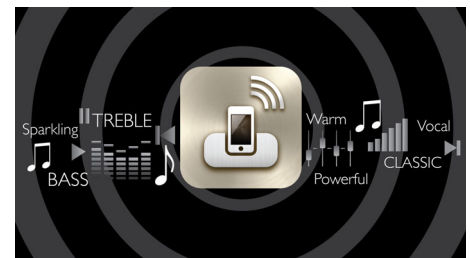

SoundStudio App

Have music the way you like it now. SoundStudio truly puts the power over your music into the palm of your hands. It lets you change every aspect of sound, using only your iPhone, with controls that are intuitive and simple. Now you can tweak, tailor and create your desired sound experience and have your favorite songs come to new life. SoundStudio also lets you listen to thousands of Internet radio stations worldwide, broadening your music experience even further.