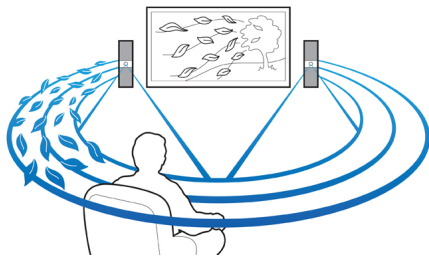

Highlights

Crystal Clear Sound

With Philips' Crystal Clear Sound, you will now be able to discern and appreciate every sound detail, the way it's meant to be heard and as the artist or director intended! Crystal Clear Sound reproduces the sound source - whether it's an action movie, a musical or a live performance - faithfully, precisely and without any distortion. Philips home theaters with Crystal Clear Sound keep audio processing to a minimum, preserving the purity of the original audio content. The result is greater sonic accuracy delivered to your ears.