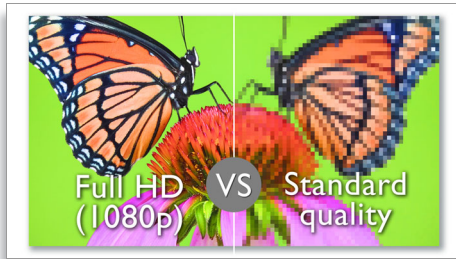

Take quick and easy videos in full HD quality

- Relive memories in great detail with full HD videos
- Up to 10 megapixel resolution for high quality photos
- 3" touch-screen for smooth and intuitive control
- Shoot clearer and steadier videos with advanced anti-shake
- Flash, auto focus, face & smile detection

Swipe to share your favorite moments wirelessly

- Built-in Wi-Fi for sharing without wires or PC
- Swipe to share videos or photos on TV
- Direct Wi-Fi upload to Facebook, YouTube, Twitter without PC
- Wirelessly save your videos & photos on your computer
- Go Live for wireless video broadcast to website via UStream

Bring it with you anywhere

- Small and slim design to fit easily into your pocket
- Extra long battery life lets you shoot more

PHILIPS
sense and simplicity

Highlights

Full HD (1080p) videos

Capture and enjoy videos in full high definition quality (full HD 1080p). "1080" refers to the display resolution, in terms of the number of horizontal lines on screen. "p" stands for progressive scan, or the sequential appearance of the lines in each frame. 1080p gives video quality that is superior to that found in typical mobile phones and digital cameras. In addition, the camcorder uses the same video format as Blu-ray players and discs – H.264. This highly sophisticated format delivers superb HD picture quality, letting you savor crystal clear memories on video.

Specifications

Video Quality

- Resolution: Full HD(1920x1080p) at 30 fps, HD (1280 x 720) at 30 fps, Sport Mode(1280x720p) at 60fps
- Photo Resolution: 10 MP, 8 MP
- Formats: H.264 video compression, MP4 files format, AAC Audio compression, Still: JPEG
- Scene Mode: Fine-Skin, Back-light, Night, Snow/Beach, Sunset, Auto
- Effects: Black & White, Negative, Normal, Sepia, Analogue, Colour filter, Seventies
- White Balance: Automatic white balance
- Exposure: Automatic exposure control