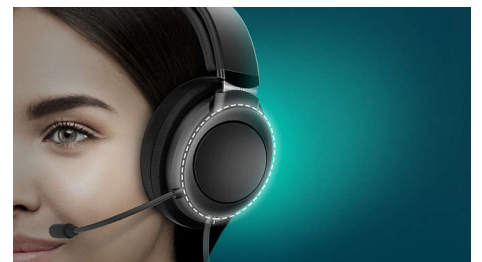

Great sound isolation from the

Great sound isolation from the closed-back design

Powerful 32 mm neodymium drive

Powerful 32 mm neodymium drivers

Smart pairing.

One long press of the multi-function button gets these wireless Bluetooth headphones ready to pair. Once they're paired, the headphones remember the last device they were paired with.

Soft ear cups

Soft ear cups that can be angled for maximum comfort

Compact Foldable

Real compact foldable which is excellent for travel and let you take your music anywhere.