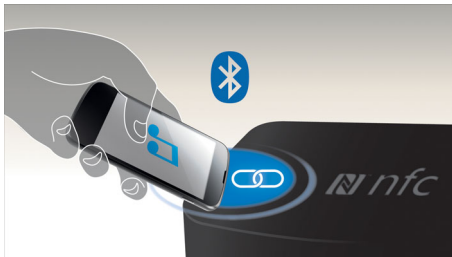

PHILIPS

Highlights

Stream music via Bluetooth™

Bluetooth is a short range wireless communication technology that is both robust and energy-efficient. The technology allows easy wireless connection to iPod/iPhone/iPad or other Bluetooth devices, such as smartphones, tablets or even laptops. So you can enjoy your favorite music, sound from video or game wireless on this speaker easily.

NFC technology

Pair Bluetooth devices easily with one-touch NFC (Near Field Communications) technology. Just tap the NFC enabled smartphone or tablet on the NFC area of a speaker to turn the speaker on, start Bluetooth pairing, and begin streaming music.

USB Direct for MP3 music

USB Direct for MP3 music playback

Play MP3-CD, CD and CD-R/RW

MP3 stands for "MPEG 1 Audio layer-7.6 cm (3")". MP3 is a revolutionary compression technology by which large digital music files can be made up to 10 times smaller without radically degrading their audio quality. MP3 has become the standard audio compression format used on the world wide web, allowing quick and easy audio file transfer.

Bass Reflex Speaker System

Bass Reflex Speaker System delivers a deep bass experience from a compact loudspeaker box system. It differs from a conventional loudspeaker box system in the addition of a bass pipe that is acoustically aligned to the woofer to optimize the low frequency roll-off of the system. The result is deeper controlled bass and lower distortion. The system works by resonating the air mass in the bass pipe to vibrate like a conventional woofer. Combined with the response of the woofer, the system extends the overall low frequency sounds to create a whole new dimension of deep bass.