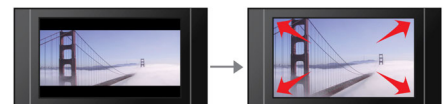

USB Media Link

The Universal Serial Bus or USB is a protocol standard that is conveniently used to link PCs, peripherals and consumer electronic equipment. With USB Media Link, all you have to do is plug in your USB device, select the movie, music or photo and play away.

Screen Fit

Whatever you're watching, and on any TV, Screen Fit ensures that the picture fills the whole screen. Annoying black bars on the top and bottom are eliminated, without any tedious manual adjustments to make. Simply press the Screen Fit button, choose the format and enjoy your movie in full-screen