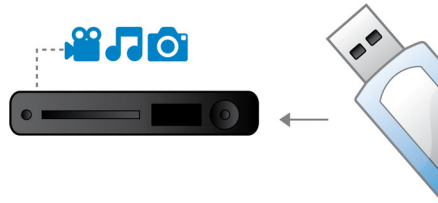

USB Media Link

The Universal Serial Bus or USB is a protocol standard that is conveniently used to link PCs, peripherals and consumer electronic equipment. With USB Media Link, all you have to do is plug in your USB device, select the movie, music or photo and play away.