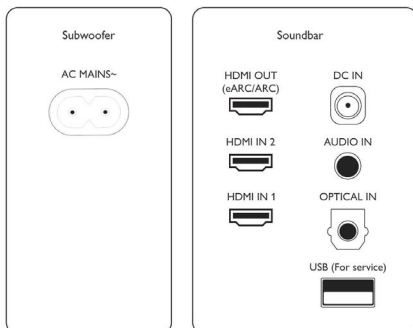

Outer Carton

- Length: 116.5 cm
- Number of consumer packagings: 2
- Width: 53.5 cm
- Gross weight: 44.1 kg
- Height: 48 cm
- GTIN: 1 48 95229 11636 5
- Nett weight: 33.2 kg
- Tare weight: 10.9 kg

Convenience

- Remote Control
- Night mode: No

Compatibility

- Smartphone/tablet APP control

Power

- Subwoofer Power supply: 220-240V AC, 50/60Hz
- Main unit power supply: 100-240V AC, 50/60 Hz
- Subwoofer standby power: < 0.5 W
- Main unit standby power: < 0.5 W
- Auto standby

Packaging dimensions

- Height: 45.8 cm
- Packaging type: Box
- Type of shelf placement: Laying
- Width: 115 cm
- Depth: 40.5 cm
- Number of products included: 1
- EAN: 48 95229 11636 8
- Gross weight: 20.69 kg
- Nett weight: 16.6 kg
- Tare weight: 4.09 kg

Accessories

- Included accessories: Remote Control (with battery), Power cord, Quick start guide, World Wide Warranty leaflet

Design

- Color: Black
- Wall mountable

Dimensions

- Main Unit (W x H x D): 1312 x 55.6 x 120 mm
- Main Unit Weight: 5.97 kg
- Subwoofer (W x H x D): 230 x 400 x 407 mm
- Subwoofer Weight: 9.6 kg
- Satellite Speaker (W x H x D): 183 x 55.6 x 120 mm
- Satellite Speaker Weight: 0.786 kg

Video

- 3D pass-through
- Video Enhancement: 4K Video Pass-through, Dolby Vision, HDR10, HDR10+, HLG

Issue date 2024-03-08

Version: 11.2.3

EAN: 48 95229 11636 8

© 2024 Koninklijke Philips N.V.
All Rights reserved.

Specifications are subject to change without notice.
Trademarks are the property of Koninklijke Philips N.V.
or their respective owners.

www.philips.com