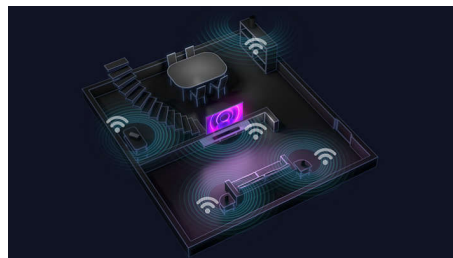

## Dolby Atmos and Dolby Surround

Get the full Dolby Atmos experience from this soundbar's up-firing speakers. Your favorite movies and shows will sound breathtakingly realistic as sound flows above and around you. If you're watching non-Atmos content, the soundbar switches to Dolby Surround.

## Play-Fi. Multi-room and more

DTS Play-Fi compatibility makes this premium Fidelio soundbar a powerful component in a multi-room audio setup. You can easily sync

B97/98

and group Play-Fi-compatible speakers, and stream playlists to every room in high-quality audio without dropping a beat.