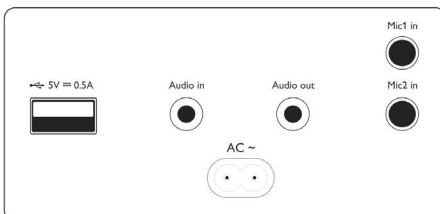

Supported Audio Formats

- Bluetooth: SBC, AAC
- USB: MP3, WAV, WMA, FLAC

Convenience

- Karaoke: MIC volume, echo control, vocal fader, voice changer
- Buttons and controls: Power on/off, Play/Pause, Volume up, Volume down, Lighting switch, Dynamic Bass Boost (DBB)
- Light Effect: Yes, speaker light effect, strobe light
- Display screen: No

Compatibility

- Smartphone/tablet APP control: No

Power

- Battery Capacity: 2200 mAh, 11.1 V
- Power supply: 100-240VAC, 50/60Hz
- Standby power consumption: ≤ 0.5 W
- Battery Type: Lithium-ion (built-in)
- Battery life time: 12 hour(s)
- Charging time: 3 hour(s)
- Power bank: No

Packaging dimensions

- Packaging type: Carton
- Type of shelf placement: Standing
- UPC: 8 40063 20270 2

Product dimensions

- Height: 30.6 cm
- Width: 30 cm
- Depth: 30 cm
- Width: 11.8 inch
- Height: 12.0 inch
- Depth: 11.8 inch
- Weight: 5.94 kg
- Weight: 13.095 lb

Accessories

- Included accessories: AC Power Cord, Quick start guide, Warranty certificate, Safety warranty sheet

Issue date 2024-02-20

Version: 1.0.1

UPC: 8 40063 20270 2

© 2024 Koninklijke Philips N.V.
All Rights reserved.

Specifications are subject to change without notice.
Trademarks are the property of Koninklijke Philips N.V.
or their respective owners.

www.philips.com