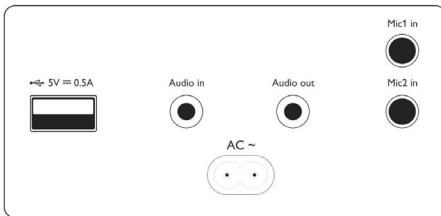

- Bluetooth version: 5.0
- Bluetooth profiles: Music streaming (A2DP), Playback/volume control: AVRCP
- Bluetooth range: Line of sight, 30m or 100ft
- USB: Type-A (playback, reading, service)
- Audio in: 1x 3.5mm
- Mic in: 2x (6.3mm w/ vol control)
- Audio out: 1x 3.5mm
- DLNA Standard: No
- Multiple speaker connection
- Multiple speaker scenario: Stereo, Broadcasting
- Multiple speaker technology: Wireless PartyLink, TWS
- Smart Home: None

Supported Audio Formats

- Bluetooth: SBC
- USB: MP3

Convenience

- Karaoke: MIC volume, echo control, vocal fader,

voice changer

- Buttons and controls: Power on/off, Play/Pause, Volume up, Volume down, Lighting switch, Dynamic Bass Boost (DBB)
- Light Effect: Yes, speaker light effect, strobe light
- Display screen: No

Compatibility

- Smartphone/tablet APP control: No

Power

- Battery Capacity: 2200 mAh, 11.1 V
- Power supply: 100-240VAC, 50/60Hz
- Standby power consumption: ≤ 0.5 W
- Battery Type: Lithium-ion (built-in)
- Battery life time: 12 hour(s)
- Charging time: 3 hour(s)
- Power bank: No

Packaging dimensions

- Packaging type: Carton
- Type of shelf placement: Standing
- UPC: 8 40063 20270 2

Product dimensions

- Height: 30.6 cm
- Width: 30 cm
- Depth: 30 cm
- Width: 11.8 inch
- Height: 12.0 inch
- Depth: 11.8 inch
- Weight: 5.94 kg
- Weight: 13.095 lb

Accessories

- Included accessories: AC Power Cord, Quick start guide, Warranty certificate, Safety warranty sheet

Issue date 2024-03-08

Version: 2.2.1

UPC: 8 40063 20270 2

© 2024 Koninklijke Philips N.V.
All Rights reserved.

Specifications are subject to change without notice.
Trademarks are the property of Koninklijke Philips N.V.
or their respective owners.

www.philips.com