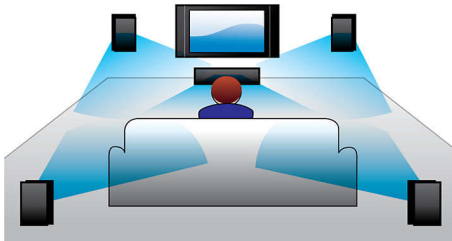

Designed to enhance your cinema at home

- Touch panel for intuitive playback and volume control
- Wireless rear speakers option for clutter free placement

Simply enjoy all your entertainment

- Full HD 3D Blu-ray for a truly immersive 3D movie experience
- HDMI Hub to connect HDMI devices for great sound and picture
- Smart TV to enjoy online services & access multimedia on TV

PHILIPS

Highlights

Double Bass Sound

Powerful speakers with a bass-reflex system and double basspipes enhance the lower frequencies and deliver rock-solid, deep bass sounds. You'll be able to hear the lowest murmur or the deepest roar.

Dolby TrueHD and DTS-HD

Dolby TrueHD and DTS-HD Master Audio Essential deliver the finest sound from your Blu-ray Discs. Audio reproduced is virtually indistinguishable from the studio master, so you hear what the creators intended for you to hear. Dolby TrueHD and DTS-HD Master Audio Essential complete your high definition entertainment experience.

HDMI Hub

HDMI Hub provides additional HDMI ports to allow you to connect other devices such as your game console or HD set-top box to your home theater conveniently. By connecting your devices through the HDMI Hub, you can enjoy high-definition sound and picture for all your entertainment.