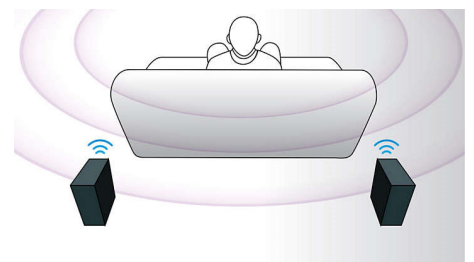

HDMI Hub

HDMI Hub provides additional HDMI ports to allow you to connect other devices such as your game console or HD set-top box to your home theater conveniently. By connecting your devices through the HDMI Hub, you can enjoy high-definition sound and picture for all your entertainment.

Touch panel for playback

Intuitive touch panel controls allows you to control the volume as well as other playback options by simply pressing the touch sensitive controls on the front panel.

Wireless rear speakers option