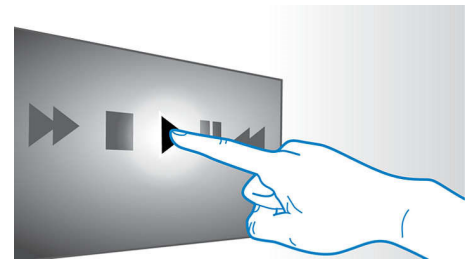

Touch panel for playback

Intuitive touch panel controls allows you to control the volume as well as other playback options by simply pressing the touch sensitive controls on the front panel.