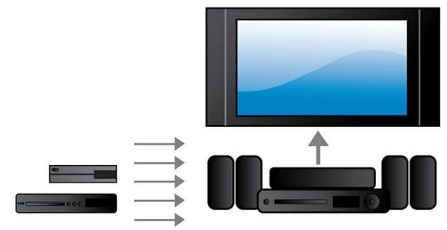

1000W RMS power

1000W RMS power delivers great sound for movies and music

Full HD 3D Blu-ray

Be enthralled by 3D movies in your own living room on a Full HD 3D TV. Active 3D uses the latest generation of fast switching displays for real life depth and realism in full 1080x1920 HD resolution. By watching these images through special glasses with right and left lenses that are timed to open and close in synchrony with alternating images, the full HD 3D viewing experience is created in your home cinema. Premium 3D movie releases on Blu-ray offer a wide, high quality selection of content. Blu-ray also delivers uncompressed surround sound for an unbelievably real audio experience.

HDMI Hub

HDMI Hub provides additional HDMI ports to allow you to connect other devices such as your game console or HD set-top box to your home theater conveniently. By connecting your devices through the HDMI Hub, you can enjoy high-definition sound and picture for all your entertainment.