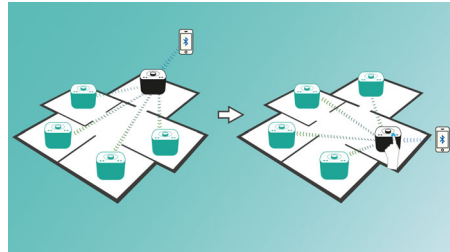

Philips izzy speaker lets you stream all your favourite music from your phone, tablet or computer, no matter which music or radio app you use.

izzylink™

izzylink™ is a wireless technology that uses the IEEE 802.11n standard to enable the link-up of multiple speakers to form a wireless network. The network connects up to five speakers without the need of a router, Wi-Fi password, or any smart device mobile app to set it up. You can add izzy speakers to the network easily to enjoy music playing at the same time in different rooms. Each speaker can still be switched between single mode for individual use or group mode for multiroom music with one tap.

One tap to set up izzylink™

No router, no password, no apps needed for set up. Just long press the "GROUP" button on two

speakers to set up for the first time. Repeat to add a 3rd, 4th, or 5th speaker. Each long press of the "Group" button adds one new speaker at a time. Multiroom music has never been easier. Once complete, the izzylink™ network will be stored even when the speaker is unplugged.

Switch the lead speaker easily

In each izzylink™ group, any individual speaker can be the master, streaming music to the others. When you want to take the lead to share your own music, press the Bluetooth button on the speaker in your room and share that music from your device instantly. Other speakers in the same izzylink™ group will play the same music at the same time, in sync. Sharing music with each other is that easy.