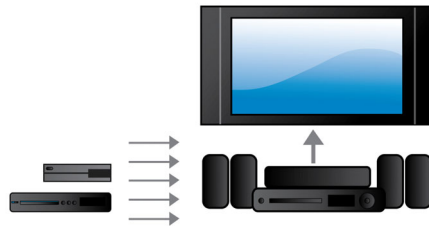

Designed to enhance your cinema at home

- Touch panel for intuitive playback and volume control
- Wireless rear speakers option for clutter free placement

Simply enjoy all your entertainment

- Built-in WiFi to enjoy your connected media wirelessly
- Full HD 3D Blu-ray for a truly immersive 3D movie experience
- Connect to HDMI x 2 for great picture and sound quality
- Karaoke for endless singing entertainment at home
- Play and charge your iPod/iPhone via USB port
- Bluetooth wireless music streaming from your music devices

Highlights

Crystal Clear Sound

Crystal Clear Sound for super clarity and realism

1000W RMS power

1000W RMS power delivers great sound for movies and music

Full HD 3D Blu-ray

Be enthralled by 3D movies in your own living room on a Full HD 3D TV. Active 3D uses the latest generation of fast switching displays for real life depth and realism in full 1080x1920 HD resolution. By watching these images through special glasses with right and left lenses that are timed to open and close in synchrony with alternating images, the full HD 3D viewing experience is created in your home

cinema. Premium 3D movie releases on Blu-ray offer a wide, high quality selection of content. Blu-ray also delivers uncompressed surround sound for an unbelievably real audio experience.

HDMI x 2

Enjoy larger-than-life 3D playback and crystal-clear 5.1 or 7.1 audio by simply plugging our player's audio HDMI x 2 output to the connection in your non-3D AV receiver.