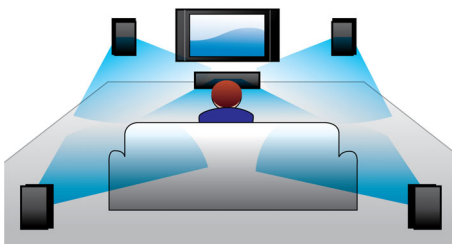

Dolby TrueHD and DTS-HD

Dolby TrueHD and DTS-HD Master Audio Essential deliver the finest sound from your Blu-ray Discs. Audio reproduced is virtually indistinguishable from the studio master, so you hear what the creators intended for you to hear. Dolby TrueHD and DTS-HD Master Audio Essential complete your high definition entertainment experience.