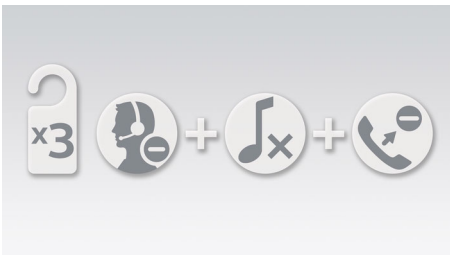

XL4951DS/38

Highlights

4.8 cm (1.9") graphical display

4.8 cm (1.9") high-contrast graphical display with white backlight

Advanced privacy settings*

Blacklist restricts calls from specific numbers or numbers starting with certain digits. You can block 4 sets of numbers. Each set of numbers can consist of 1 to 24 digits. When there is an incoming call from a number starting with one of these numbers or from one of 4 exact Caller numbers, the phone will not ring. With silence mode you can disable the ringtones at specific times. Thanks to Call barring, you can avoid expensive phone bill surprises by blocking calls to specific numbers starting with certain digits. Anonymous Call restricts incoming calls with hidden numbers. The phone will not ring.

Caller ID*

Sometimes it's good to know who's calling before you answer. And our Caller ID lets you keep track of who's on the other end of the line.

Event notifications

Event LED shows charging or call/message status