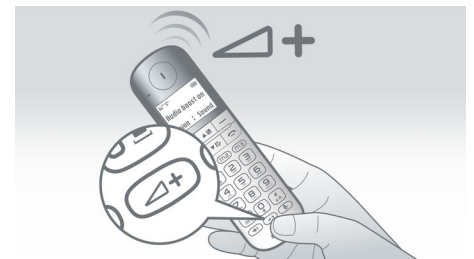

These days most people have multiple contact numbers. Our contact list makes it easier for

you to manage your phone contacts. Simply save two phone numbers from a choice of three different field names: home, work and mobile.

Up to 16 hours talk time

Up to 16 hours of talk time on a single charge

Visual ringer

Visual ringer flashes to alert you of incoming calls

Volume boost

Do you sometimes wish a caller could speak a little louder? With the one-touch volume boost key, you can instantly increase the volume by over 12 dB* at the earpiece and over 8 dB* at the hands-free speaker. Now you can hear every word and tone loud and clear. No conversation will be misunderstood ever again. *Measurement is based on the lowest volume level to the maximum boost-up volume level. Users are advised not to put the handset close to the ear when the boost-up key is first pressed. Boost-up volume will return to normal when you end the call.