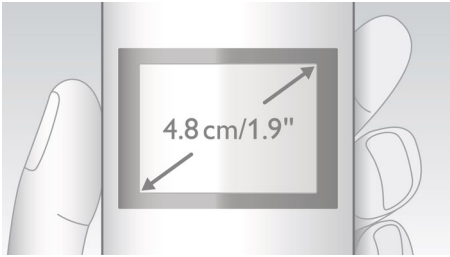

XL4951DS/38

Highlights

4.8 cm (1.9") graphical display

4.8 cm (1.9") high-contrast graphical display with white backlight

Advanced privacy settings*

Blacklist restricts calls from specific numbers or numbers starting with certain digits. You can block 4 sets of numbers. Each set of numbers can consist of 1 to 24 digits. When there is an incoming call from a number starting with one of these numbers or from one of 4 exact Caller numbers, the phone will not ring. With silence mode you can disable the ringtones at specific times. Thanks to Call barring, you can avoid expensive phone bill surprises by blocking calls to specific numbers starting with certain digits. Anonymous Call restricts incoming calls with hidden numbers. The phone will not ring.