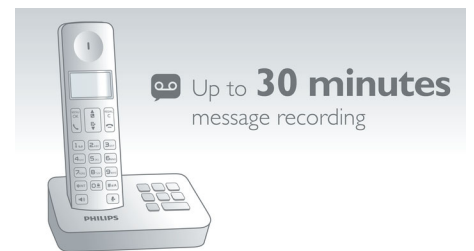

Up to 30 min. recording

With up to 30 minutes recording time, you'll never miss an important message.