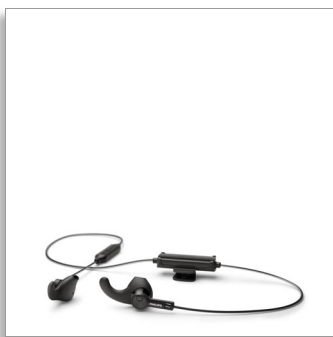

#### Reflective Kevlar cable

Lightweight and rugged  
IP57 dust/water protection

TAA3206BK

#### Rugged and light.

- For sports or on the go
- IP57 dust resistant and waterproof
- Be seen. Reflective Kevlar cable
- Detachable ear hooks. Soft detachable wing tips

#### From workout playlist to vital call

- Powerful sound. 13.6 mm neodymium drivers
- Earbuds sit in the outer ear
- Integrated controls. Built-in mic. Easy pairing
- Easily wake your phone's voice assistant