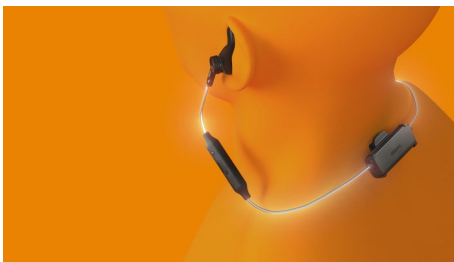

Reflective Kevlar cable

No matter what the day brings, these headphones won't falter. A reflective, durable

Kevlar cable ensures you're always visible. A shirt clip attaches the cable to your workout gear, so you won't be bothered by bouncing wires.