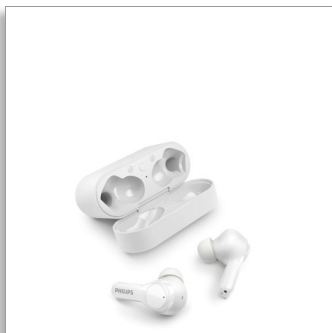

Philips
True Wireless
Headphones

Rich sound

Clear call quality
IPX5 water resistant
Up to 26 hours play time

TAT3217WT

Rich sound wherever you go

Experience rich sound for your music and crystal clear call clarity with these True wireless headphones. Comfortable, reliable and with a charging case that slips in your pocket! IPX5 splash and sweat resistant and with 26 hours play time.

Small charging case holds 26 hours of play time

- 6 hours play time. 15 minutes quick charge for an extra hour
- Pocket-sized USB-C charging case
- Case offers 20 hours extra play time
- IPX5 splash and sweat resistant

Rich sound. Ergonomic design

- Secure, comfortable in-ear fit
- 3 extra pairs of silicone ear tips (large, medium, small)
- 10 mm neodymium drivers for rich sound
- Dedicated Philips Headphones App support

PHILIPS

True Wireless Headphones

Rich sound Clear call quality, IPX5 water resistant, Up to 26 hours play time

Highlights

Secure, comfortable in-ear fit

These hockey stick design earbuds fit into your ear canals, creating a seal that diminishes external noise. Powerful 10 mm drivers let you enjoy rich, vibrant sound. Includes three sizes of soft, interchangeable silicone ear-tip covers.