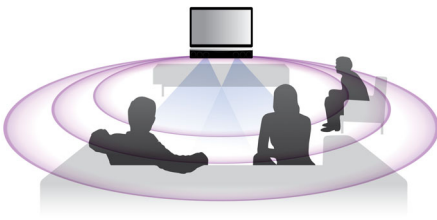

- Sophisticated design that matches any flat TV
- Touch panel for intuitive playback and volume control

Connect and enjoy all your entertainment

- Built-in dock for convenient playback from your iPod/iPhone
- Hi-Speed USB 2.0 Link plays video/music from USB flash drive
- EasyLink to control all HDMI CEC devices via a single remote
- HDMI 1080p upscales to high definition for sharper pictures

asimpleswitch.com

asimpleswitch.com

PHILIPS

Highlights

Ambisound technology

Ambisound technology produces truly embracing multi-channel surround sound from fewer speakers. It delivers an immersive 5.1 sound experience without the constraints of sitting position, room shape or size, and without the clutter of multiple speakers and cables. Through the combined effect of psychoacoustic phenomena, array processing and precisely angled driver positioning, Ambisound delivers more sound from fewer speakers.

DoubleBASS technology

DoubleBASS ensures you hear even the deepest bass tones from compact-sized subwoofers. It captures low frequencies and recreates them in the audible range of the subwoofer - delivering sound with more boom and panache, and ensuring you a full, uncompromised listening experience.

EasyLink

EasyLink lets you control multiple devices like DVD players, Blu-ray players, soundbar speaker, Home theater and TV's etc. with one remote. It uses HDMI CEC industry-standard protocol to share functionality between devices through the HDMI cable. With one touch of a button, you can operate all your connected HDMI CEC enabled equipment simultaneously. Functions like standby and play can now be carried out with absolute ease.