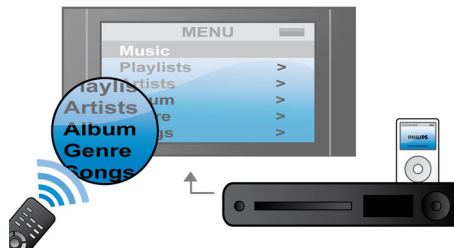

Designed to enhance your cinema at home

- Unique speakers with exposed tweeter for undisturbed sound
- Lifestyle design in high quality brushed aluminum and glass

Simply enjoy all your entertainment

- Full HD 3D Blu-ray for a truly immersive 3D movie experience
- Built-in dock for convenient playback from your iPod/iPhone
- Built-in WiFi to enjoy your connected media wirelessly
- Smart TV to enjoy online services & access multimedia on TV

Full HD 3D Blu-ray

Be enthralled by 3D movies in your own living room on a Full HD 3D TV. Active 3D uses the latest generation of fast switching displays for real life depth and realism in full 1080x1920 HD resolution. By watching these images through special glasses with right and left

Built-in dock for iPod/iPhone

A built-in dock for iPod/iPhone lets you play movies, music and photos from your iPod/iPhone. What's more, you can charge and control the iPod/iPhone and browse through its contents on your TV screen - all with the home theater's remote. Doing away with cumbersome cables and connections, the integrated dock brings portable entertainment into your home - with absolute ease.