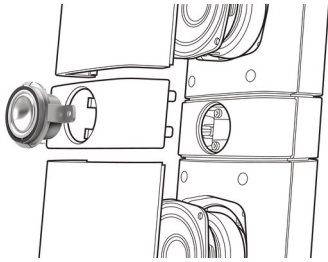

2.1 Home theater 3D Blu-ray Titanium tweeters

Highlights

Titanium tweeters

The co-developed tweeters, crafted in titanium, are very rigid and light to guarantee undistorted sound. Their incredible resistance to distortion and resonance through the whole audible frequency range guarantees superb clarity of all sound details.