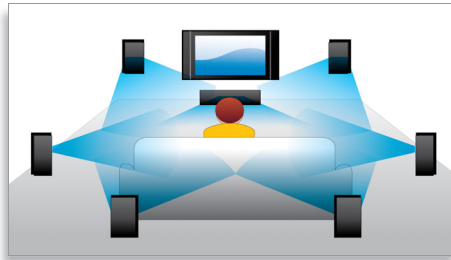

Dolby TrueHD and DTS-HD MA

DTS-HD Master Audio and Dolby TrueHD delivers 7.1 channels of the finest sound from your Blu-ray Discs. Audio reproduced is virtually indistinguishable from the studio master, so you hear what the creators intended for you to hear. DTS-HD Master Audio and Dolby TrueHD complete your high definition entertainment experience.