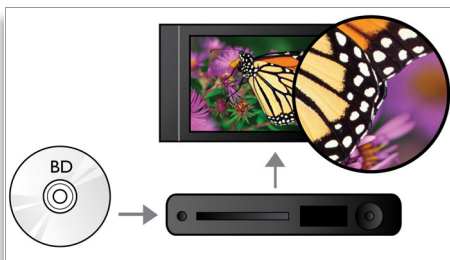

Blu-ray Disc playback

Blu-ray Discs have the capacity to carry high definition data, along with pictures in the 1920 x 1080 resolution that defines full high definition images. Scenes come to life as details leap at you, movements smoothen and images turn crystal clear. Blu-ray also delivers uncompressed surround sound - so your audio experience becomes unbelievably real. The high storage capacity of Blu-ray Discs also allow a host of interactive possibilities to be built in. Seamless navigation during playback and other exciting features like pop-up menus bring a whole new dimension to home entertainment.