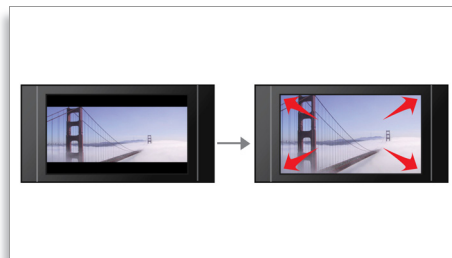

EasyLink

EasyLink lets you control multiple devices with one remote. It uses HDMI CEC industry-standard protocol to share functionality between devices through the HDMI cable.

With one touch of a button, you can operate all your connected HDMI CEC-enabled equipment simultaneously. Functions like standby and play can now be carried out with absolute ease.

Whatever you're watching, on whatever TV, Screen Fit ensures that the picture fills the whole screen. Annoying black bars on the top and bottom are eliminated, without any tedious manual adjustments to make. Simply press the Screen Fit button, choose the format and enjoy your movie in full screen