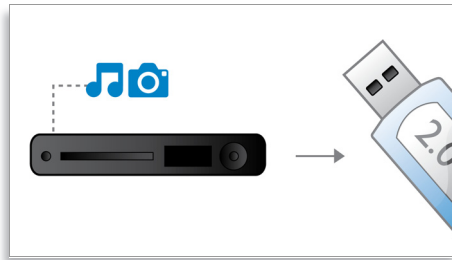

Media Copy

Share your photos and music with family and friends in your living room — and elsewhere. Simply copy the files onto your USB thumb drive and carry your favourites with you wherever you go.