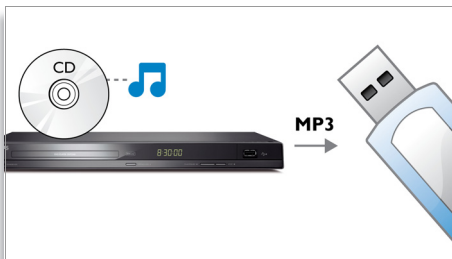

One-touch MP3 creation

Convert the contents of your favourite CDs to MP3 files on your Philips product and store them directly on a thumb drive or on your portable media player through a USB cable. Enjoy the convenience of creating MP3 files right in your living room, without a PC and even while the CD is playing.