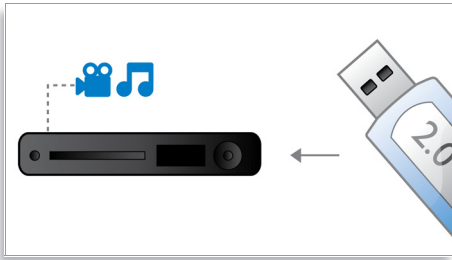

Highlights

Hi-Speed USB 2.0 Link

The Universal Serial Bus or USB is a protocol standard that is conveniently used to link PCs, peripherals and consumer electronic equipment. Hi-Speed USB devices have a data transfer rate of up to 480 Mbps - up from the 12 Mbps of original USB devices. With Hi-Speed USB 2.0 Link, all you have to do is plug in your USB device, select the movie, music or photo and play away.