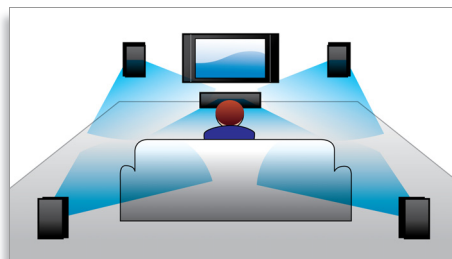

5.1 channel audio output

5.1 channel audio output for surround sound