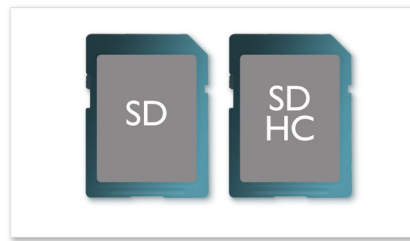

Highlights

180-degree swivel screen

The screen swivels 180° to give you the optimum viewing angle for watching movies and photos. Rotate the screen or adjust it up and down to cut down on glare and get the best viewing angle possible.

22.9 cm (9") HD LCD display

The high resolution (800 x 480 pixel) color LCD display brings images to life, showing off your treasured photos, favorite movies and music with the same 'real life' rich detail and vibrant colors as high quality prints.

Display photos

Simply insert your disc or memory card into the player and your digital photos will be played directly on the device.

Play MP3/WMA-CD, CD and CD-RW

Audio compression technology allows large digital music files to be reduced up to 10 times in size without radically degrading their audio quality. MP3 or WMA are two of the compression formats that let you enjoy a world of digital music on your Philips player. Download MP3 or WMA songs from authorized music sites on the Internet or create your own MP3 or WMA music files by ripping your audio CDs and transferring them onto your player.

SD/SDHC card slot

View and share your video clips, photos and music easily and instantly. For the ultimate in convenience, this Philips player features a built-in card slot for SD/SDHC memory cards. Simply insert the memory card into the slot located on the side of the player to access your multimedia files stored on the card and enjoy your favorite music, photos and movies anywhere.

Smart Car Mount

To enjoy entertainment on the go, why not bring your portable DVD player from home on the road with you? A unique Car Mount system ensures ease-of-use, with a quick-release arm that facilitates easy removal of the player when not in use. You can bring the portable DVD player with you, leaving just the Mount behind in the car.

Up to 6 hrs movies playback

This Philips player comes with a compact built-in rechargeable battery for long-lasting power. Up to 6 hours of continuous movie, photo and music playback enjoyment can be achieved on a single charge. Just plug in the power cable to recharge the player - it's that simple.

DivX Certified

With DivX® support, you are able to enjoy DivX encoded videos and movies from the Internet, including purchased Hollywood films. The DivX media format is an MPEG-4 based video compression technology that enables you to save large files like movies, trailers and music videos on media like CD-R/RW and DVD recordable discs, USB storage and other memory cards for playback on your DivX Certified® Philips device.

SmartBright

SmartBright is an exclusive Philips feature that employs a built-in sensor to automatically adjust display settings, delivering the very best viewing experience, reduced energy consumption and prolonged monitor life while eliminating bright-screen-dark-room and dark-screen-bright-room eyestrain fatigue - all without the bother of manually adjusting display brightness as room lighting conditions change.