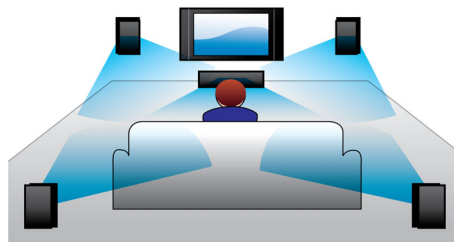

Dolby TrueHD and DTS-HD

Dolby TrueHD and DTS-HD Master Audio Essential deliver the finest sound from your Blu-ray Discs. Audio reproduced is virtually indistinguishable from the studio master, so you hear what the creators intended for you to hear. Dolby TrueHD and DTS-HD Master Audio Essential complete your high definition entertainment experience.