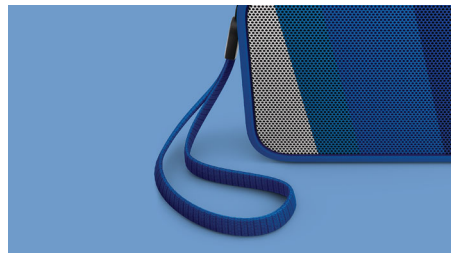

wireless portable speaker
Bluetooth® Splash proof, By-packed strap, 8hrs, rechargeable battery

Highlights

Wireless music streaming

Bluetooth is a short range wireless communication technology that is both robust and energy-efficient. The technology allows easy wireless connection to iPod/iPhone/iPad or other Bluetooth devices, such as smartphones, tablets or even laptops. So you can enjoy your favorite music, sound from video or game wireless on this speaker easily.

Anti-clipping function

Anti-Clipping lets you play music louder and keeps it high quality, even when the battery is low. It accepts a range of input signals, from 300mV to 1000mV and keeps your speakers safe from damage by distortion. This built-in function monitors the musical signal as it goes through the amplifier and keeps peaks within the amplifier's range, preventing the audio distortion caused by clipping without affecting loudness. A portable speaker's ability to

by-packed finely knitted strap

Our by-packed strap is made of a vibrant and finely knitted fabric sleeve making it stylish enough to be a fashion accessory.

BT110A/00

Built-in microphone

With its built-in microphone, this speaker also works as a speaker phone. When a call comes in, the music is put on pause and you can talk via the speaker. Call for a business meeting. Or, call your friend from a party. Either way, it works great.