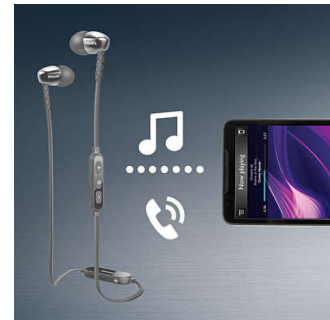

MusicChain™

With MusicChain™, you can easily share the tracks that you are playing with a friend. Using Bluetooth® technology, a simple click on the MusicChain™ button on your headphones will

SHB5900WT/00

pair them with other MusicChain™-enabled headphones.

Oval sound tube inserts

Oval sound tube inserts seals out ambient noise, while its semi-closed structure deliver enhanced bass performance.

Tangle-free flat cable

Anti-slip flat cable ensures that your cord always stays tangle free.

Wireless music and calls

Pair your smart device with your headphones via Bluetooth and enjoy the freedom of crystal clear music and phone calls — without the hassle of cables. Change tracks and answer calls with the easy-to-use remote control.