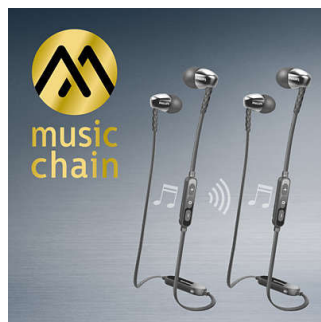

Choice of 3 pairs of ear caps

Ear caps come in a choice of 3 sizes – small, medium and large – for a personalised and perfect fit.

Easy NFC pairing

Easy NFC pairing lets you connect your Bluetooth® headphones with any Bluetooth-enabled device – with just a single touch.

Efficient 8.6 mm drivers

Compact and efficient 8.6 mm speaker drivers deliver precise sound with powerful bass, for enhanced listening enjoyment on the go.

Ergonomic oval sound tube

The oval shape of the sound tube came about based on extensive research on the human ear. Designed to fit any ear comfortably, the ergonomic shape ensures optimal fit and comfort for total music enjoyment.

MusicChain™

With MusicChain™, you can easily share the tracks that you are playing with a friend. Using Bluetooth® technology, a simple click on the MusicChain™ button on your headphones will

SHB5900WT/00

pair them with other MusicChain™-enabled headphones.

Oval sound tube inserts

Oval sound tube inserts seals out ambient noise, while its semi-closed structure deliver enhanced bass performance.

Tangle-free flat cable