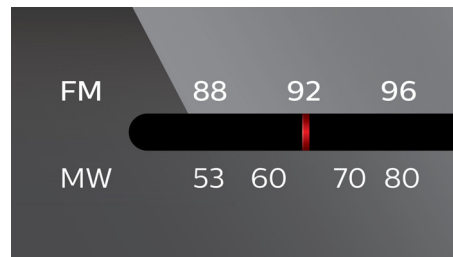

FM/MW tuner

FM/MW (AM) stereo tuner

Line-in connection

MP3 line-in connectivity allows direct playback of MP3 content via your audio system. By simply connecting your portable MP3 player to the audio system via its built-in line-in jack, you can enjoy superb sound quality while playing your favorite music from your portable MP3 player.

Issue date 2015-01-22

Version: 1.0.8

12 NC: 8670 000 38827
EAN: 87 12581 41116 9

© 2015 Koninklijke Philips N.V.
All Rights reserved.

Specifications are subject to change without notice.
Trademarks are the property of Koninklijke Philips N.V.
or their respective owners.

www.philips.com

Specifications