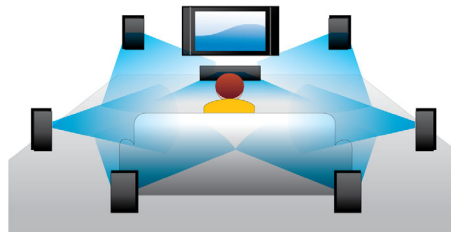

Dolby TrueHD

Dolby TrueHD deliver the finest sound from your Blu-ray Discs. Audio reproduced is virtually indistinguishable from the studio master, so you hear what the creators intended for you to hear. Dolby TrueHD complete your high definition entertainment experience.