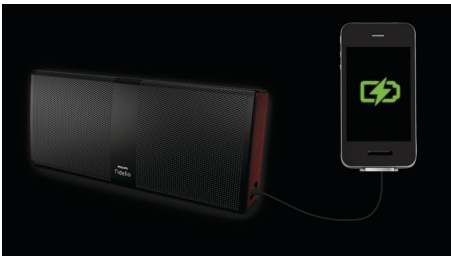

USB port

This speaker features a USB port, if your smartphone is running out of battery either at home or on the go, this portable speaker allows you to transfer the battery stored in the speaker to your mobile device.