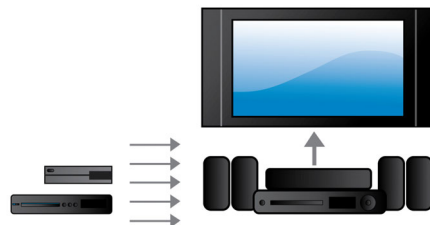

1000W RMS power

1000W RMS power delivers great sound for movies and music

Full HD 3D Blu-ray

Be enthralled by 3D movies in your own living room on a Full HD 3D TV. Active 3D uses the latest generation of fast switching displays for real life depth and realism in full 1080x1920 HD resolution. By watching these images through special glasses with right and left lenses that are timed to open and close in synchrony with alternating images, the full HD 3D viewing experience is created in your home cinema. Premium 3D movie releases on Blu-ray offer a wide, high quality selection of content. Blu-ray also delivers uncompressed surround sound for an unbelievably real audio experience.

HDMI Hub

HDMI Hub provides additional HDMI ports to allow you to connect other devices such as your game console or HD set-top box to your home theater conveniently. By connecting your devices through the HDMI Hub, you can enjoy high-definition sound and picture for all your entertainment.