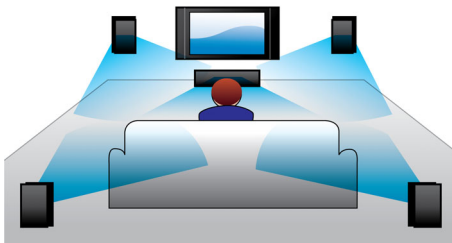

Dolby TrueHD and DTS-HD

Dolby TrueHD and DTS-HD Master Audio Essential deliver the finest sound from your Blu-ray Discs. Audio reproduced is virtually indistinguishable from the studio master, so you hear what the creators intended for you to hear. Dolby TrueHD and DTS-HD Master Audio Essential complete your high definition entertainment experience.