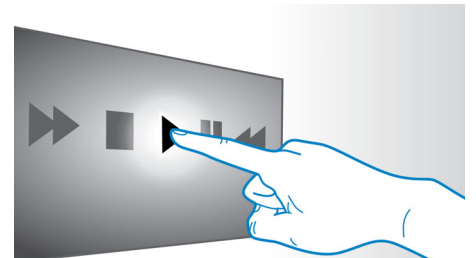

Touch panel for playback

Intuitive touch panel controls allows you to control the volume as well as other playback options by simply pressing the touch sensitive controls on the front panel.