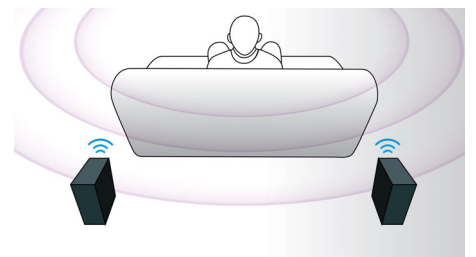

HDMI Hub

HDMI Hub provides additional HDMI ports to allow you to connect other devices such as your game console or HD set-top box to your home theater conveniently. By connecting your devices through the HDMI Hub, you can enjoy high-definition sound and picture for all your entertainment.

Smart TV

Philips home theater & Blu-ray player with Smart TV offer you an array of enhanced features, including Net TV, SimplyShare & MyRemote. Net TV brings a wide range of online information & entertainment to your TV for services like video-on-demand. With SimplyShare, you can access photos, music & movies stored on your PC from the comfort of your couch. You can also use your smartphone/tablet to control your home theater via Philips MyRemote app.

Touch panel for playback

Intuitive touch panel controls allows you to control the volume as well as other playback options by simply pressing the touch sensitive controls on the front panel.

Wireless rear speakers option