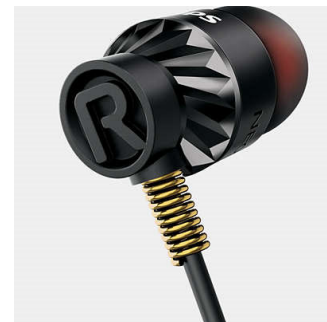

Spring steel cable relief

The spring steel cable relief and the rubberised back of the housing provide extra protection to withstand the toughest of usage.

Issue date 2024-03-12

Version: 2.0.8

EAN: 69 25970 70660 5

© 2024 Koninklijke Philips N.V.
All Rights reserved.

Specifications are subject to change without notice.
Trademarks are the property of Koninklijke Philips N.V.
or their respective owners.

www.philips.com