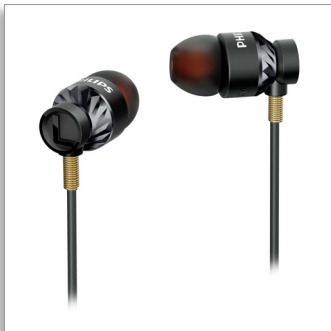

Philips  
Headphones

8.6-mm drivers/semi-closed back  
In-ear

SHE5300BK

## High impact bass

Small in size, Big in bass.

Featuring an explosive speaker driver and durable cable, the SHE5300 in-ear headphones deliver high-impact bass. With a robust chromed headphone body and rubberised protector, the headphones are as powerful as their appearance.

### Ultimate wearing comfort

- Choose from 3 pairs of ear caps for the perfect fit for you
- Contoured earphone body for comfort during longer periods of use

### Extra powerful sound

- Enforced 2.5 mm diameter cable for more powerful sound
- "Quality 8.6 mm driver for the ultimate powerful sound "