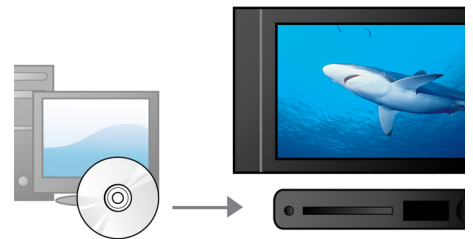

Autostop cassette deck

Autostop cassette deck

USB Direct

With the USB Direct mode, simply plug in your USB device to the USB port on your Philips device and your digital music will be played directly from the Philips device.

DivX Certified

With DivX support, you are able to enjoy DivX encoded videos in the comfort of your living room. The DivX media format is an MPEG4-based video compression technology that enables you to save large files like movies, trailers and music videos on media like CD-R/RW, and DVD recordable discs.