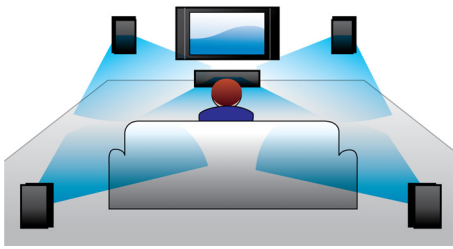

Highlights

Dolby Digital

Because Dolby Digital, the world's leading digital multi-channel audio standards, make use of the way the human ear naturally processes sound, you experience superb quality surround sound audio with realistic spatial cues.