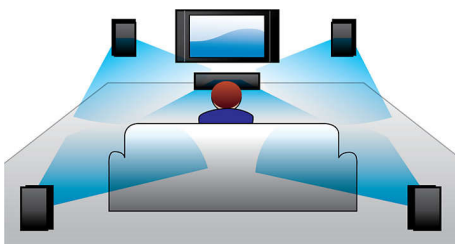

PHILIPS

Highlights

300W RMS power

300W RMS power delivers great sound for movies and music

Dolby Digital

Because Dolby Digital, the world's leading digital multi-channel audio standards, make use of the way the human ear naturally processes sound, you experience superb quality surround sound audio with realistic spatial cues.

EasyLink

EasyLink lets you control multiple devices like DVD players, Blu-ray players, soundbar speaker, Home theater and TV's etc. with one remote. It uses HDMI CEC industry-standard protocol to share functionality between devices through the HDMI cable. With one touch of a button, you can operate all your connected HDMI CEC enabled equipment

simultaneously. Functions like standby and play can now be carried out with absolute ease.

HDMI for HD movies

HDMI is a direct digital connection that can carry digital HD video as well as digital multichannel audio. By eliminating the conversion to analog signals it delivers perfect picture and sound quality, completely free from noise. Movies in standard definition can now be enjoyed in true high definition resolution - ensuring more details and more true-to-life pictures.