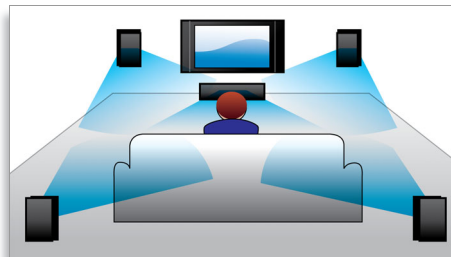

Dolby TrueHD and DTS-HD

Dolby TrueHD and DTS-HD Master Audio Essential deliver the finest sound from your Blu-ray Discs. Audio reproduced is virtually indistinguishable from the studio master, so you hear what the creators intended for you to hear. Dolby TrueHD and DTS-HD Master Audio Essential complete your high definition entertainment experience.